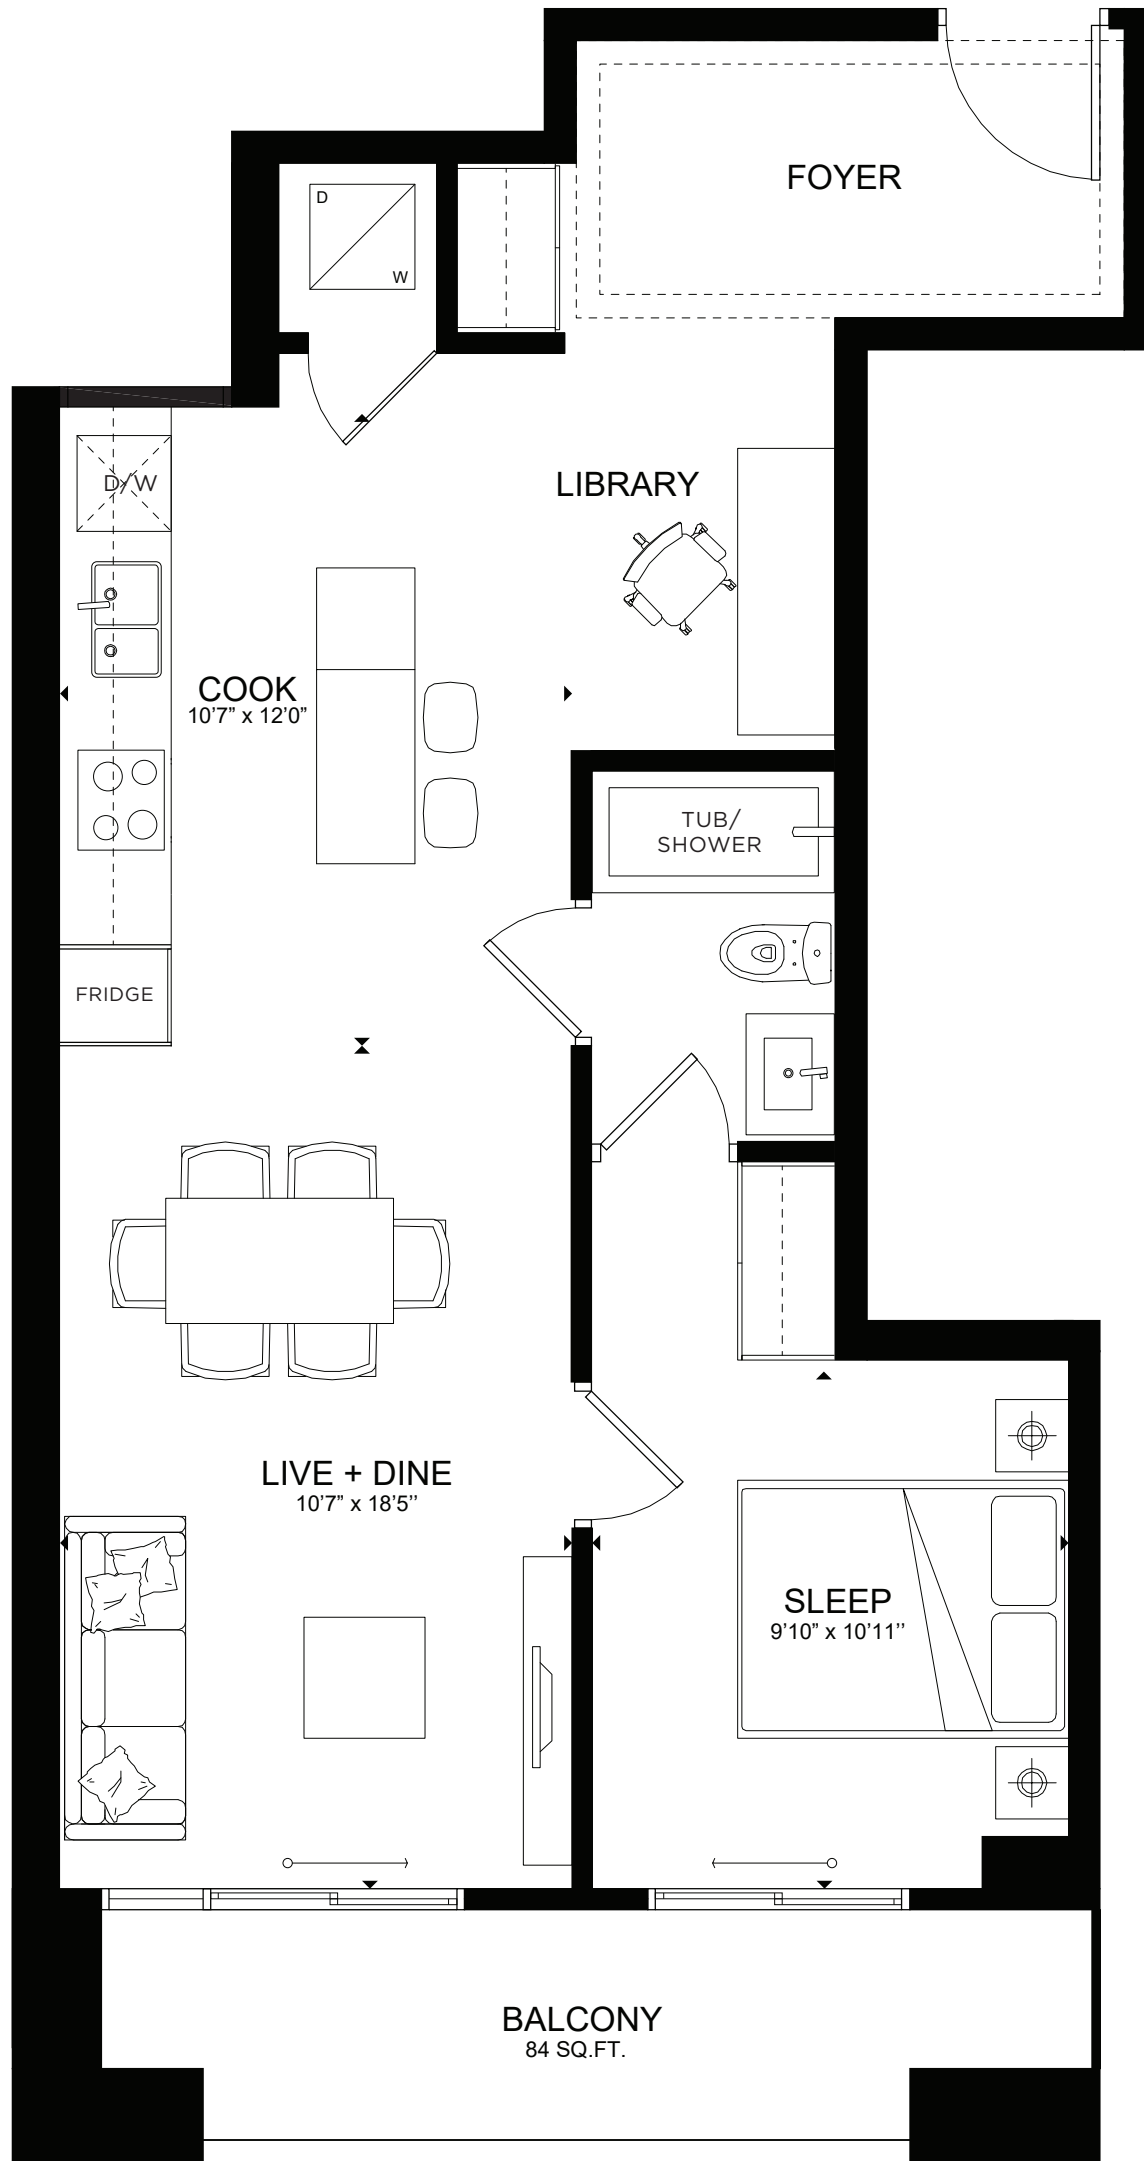

ANNEX
— COLLECTION —

1 Bedroom + Library

Interior: 725 sq. ft. | Balcony: 84 sq. ft.

LEVEL 3-4

— THE —
PERRY

All illustrations are artist's concept. Details and dimensions are approximate only and actual useable floor space may vary from any stated areas and dimensions. Sizes and specifications are subject to change without notice E. & O.E.