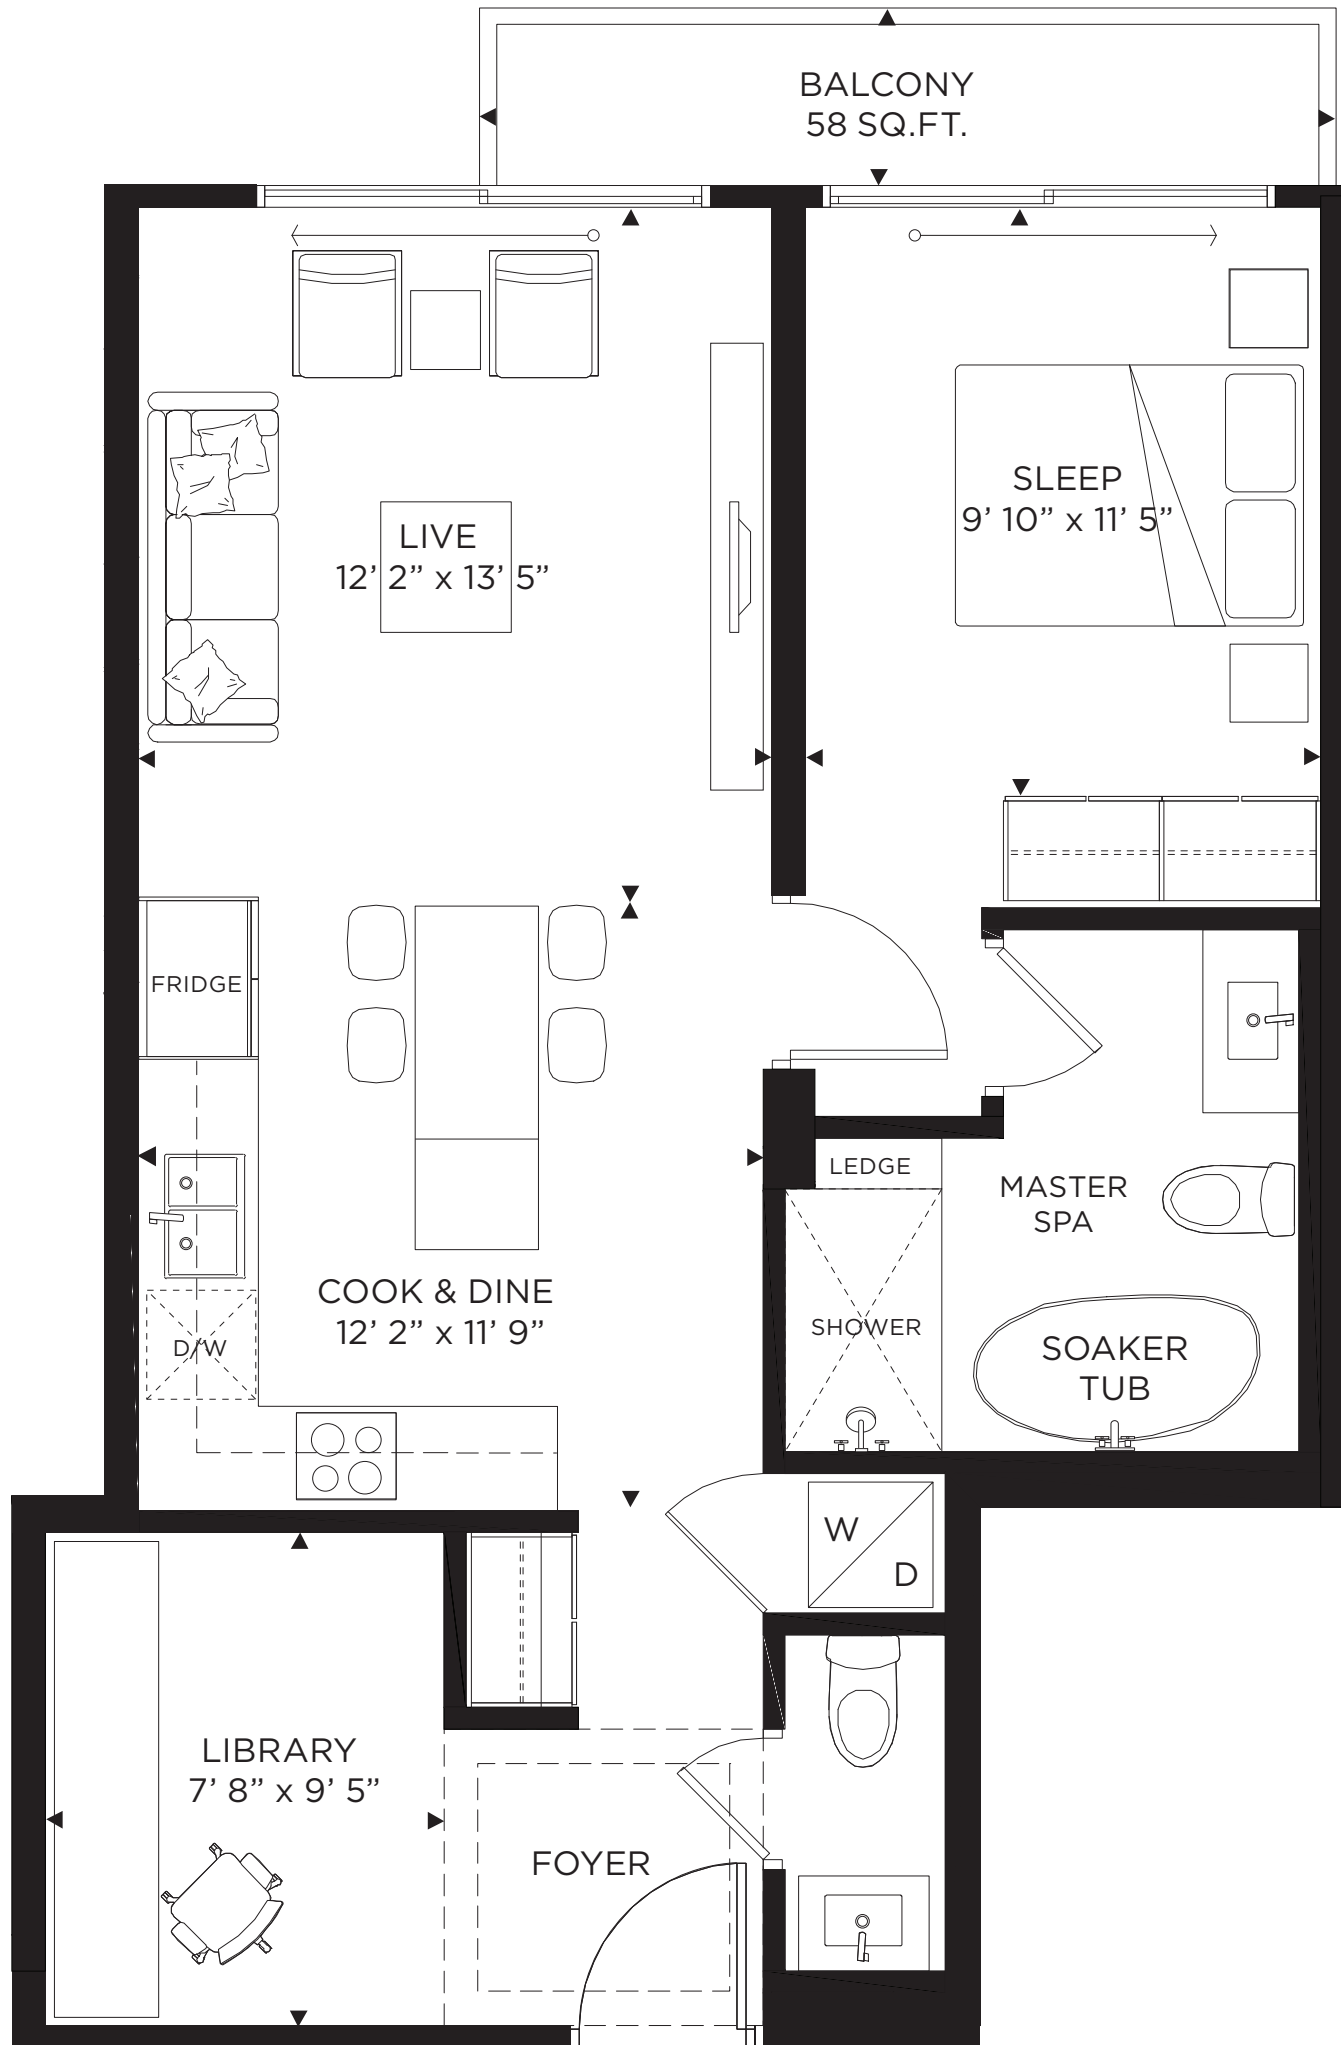

ANNEX
— COLLECTION —

1 Bedroom + Library

Interior: 774 sq. ft. | Balcony: 58 sq. ft.

— THE —
PERRY

All illustrations are artist's concept. Details and dimensions are approximate only and actual useable floor space may vary from any states areas and dimensions. Sizes and specifications are subject to change without notice E. & O.E.

LEVEL 3

N