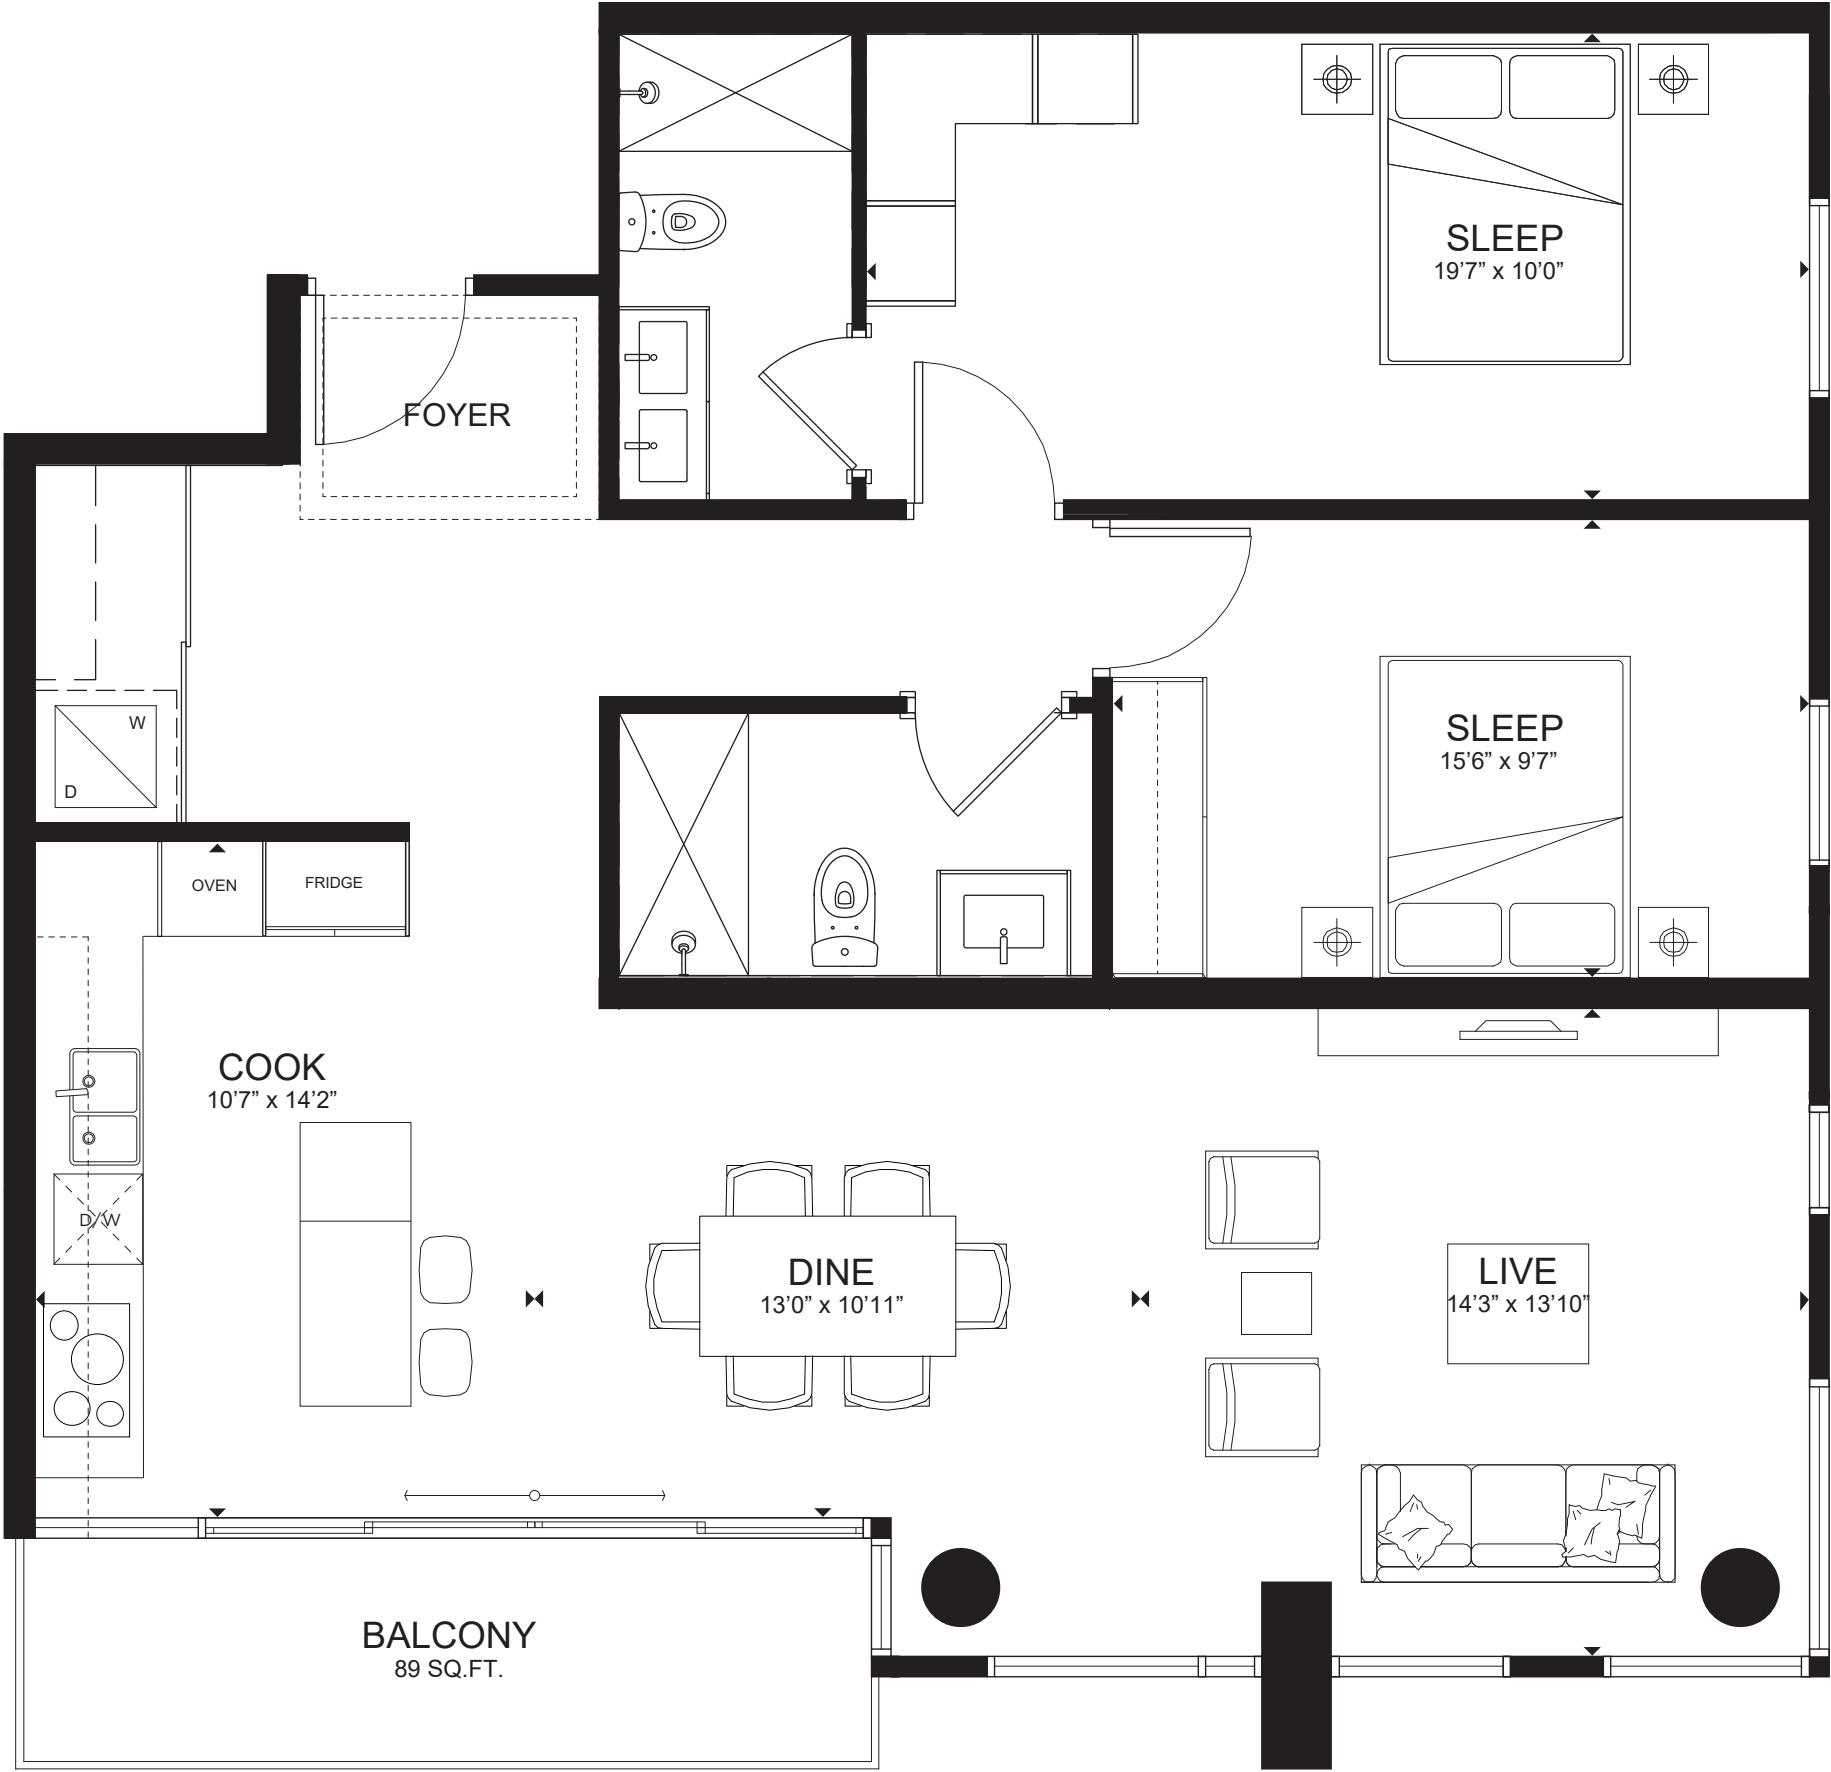

ANNEX
— COLLECTION —

2 Bedroom

Interior: 1,228 sq. ft. | Balcony: 89 sq. ft.

— THE —
PERRY

M
MANSOURI™

All illustrations are artist's concept. Details and dimensions are approximate only and actual useable floor space may vary from any states areas and dimensions. Sizes and specifications are subject to change without notice E. & O.E.