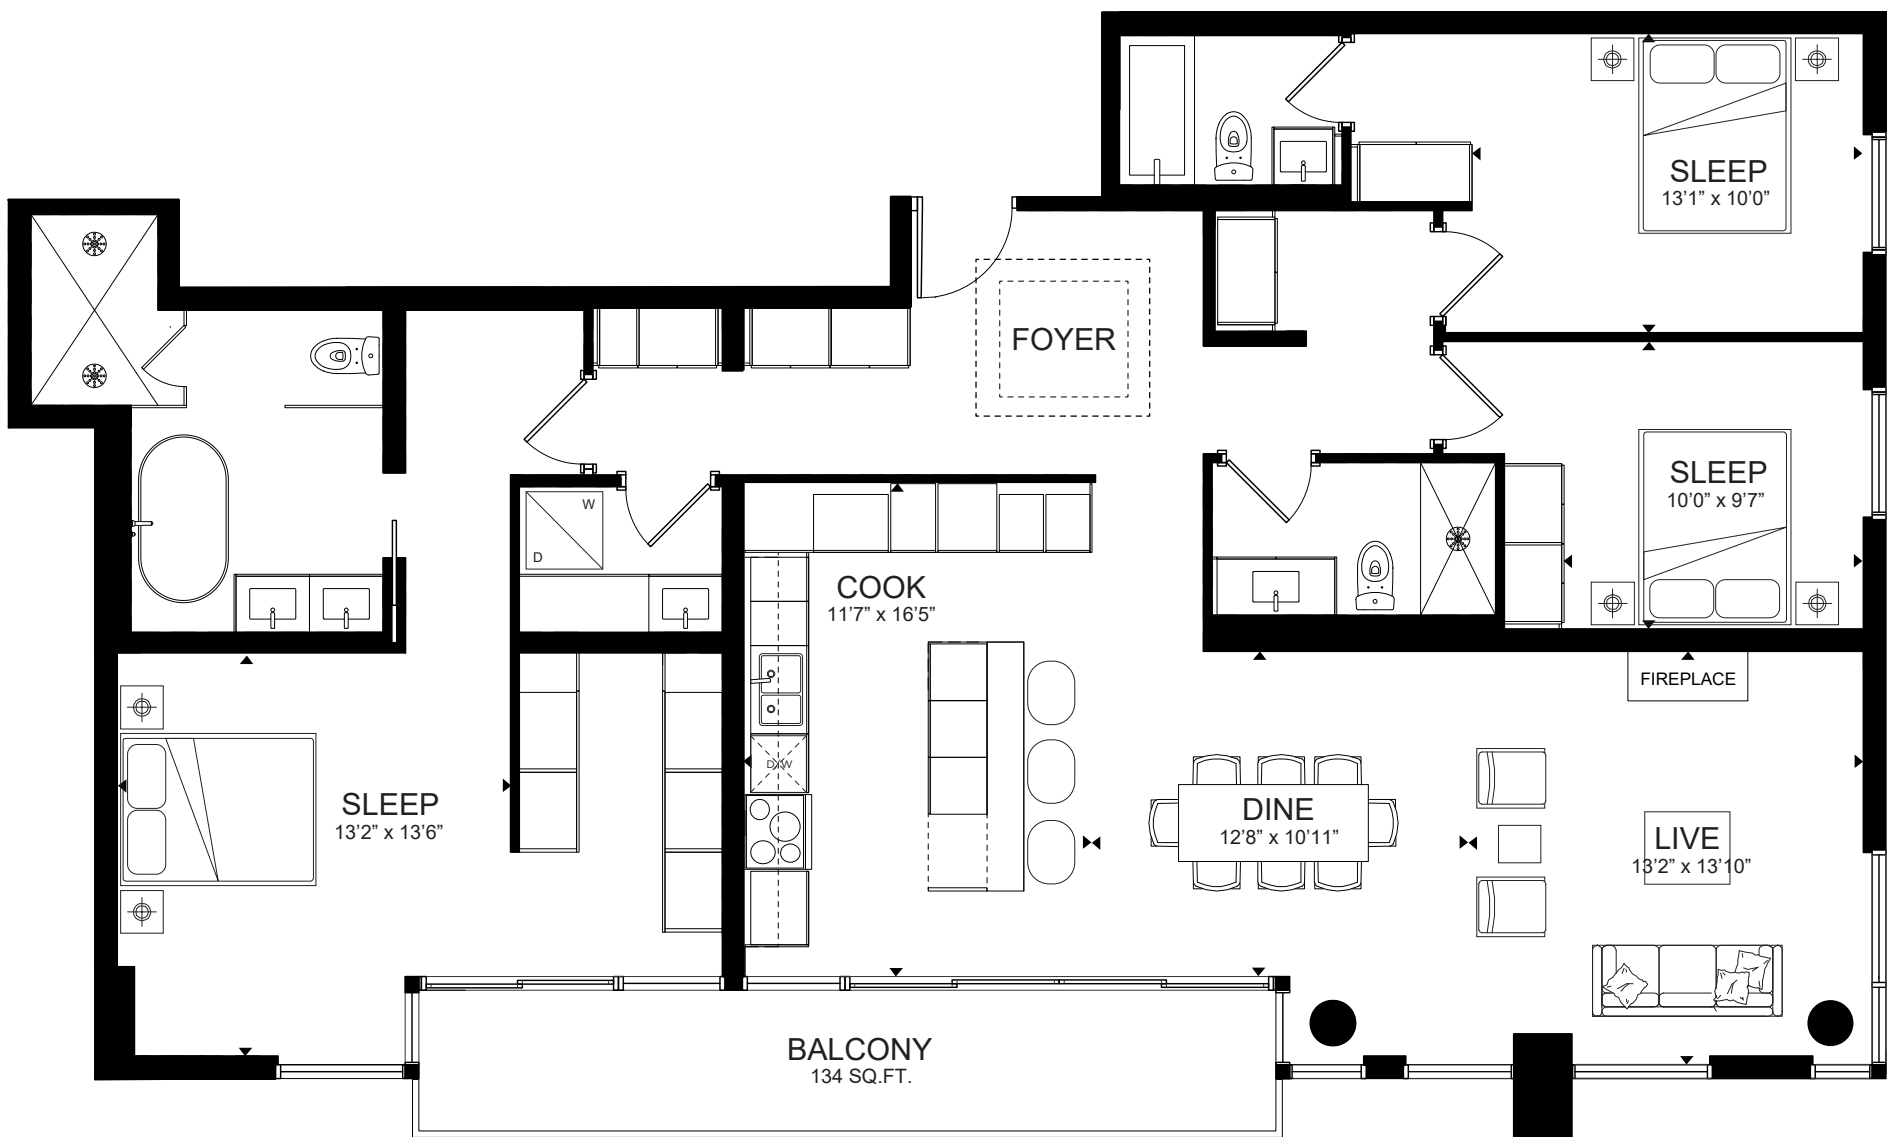

ANNEX
— COLLECTION —

3 Bedroom

Interior: 1,785 sq. ft. | Balcony: 134 sq. ft.

— THE —
PERRY

All illustrations are artist's concept. Details and dimensions are approximate only and actual useable floor space may vary from any states areas and dimensions. Sizes and specifications are subject to change without notice E. & O.E.

M
MANSOURI™